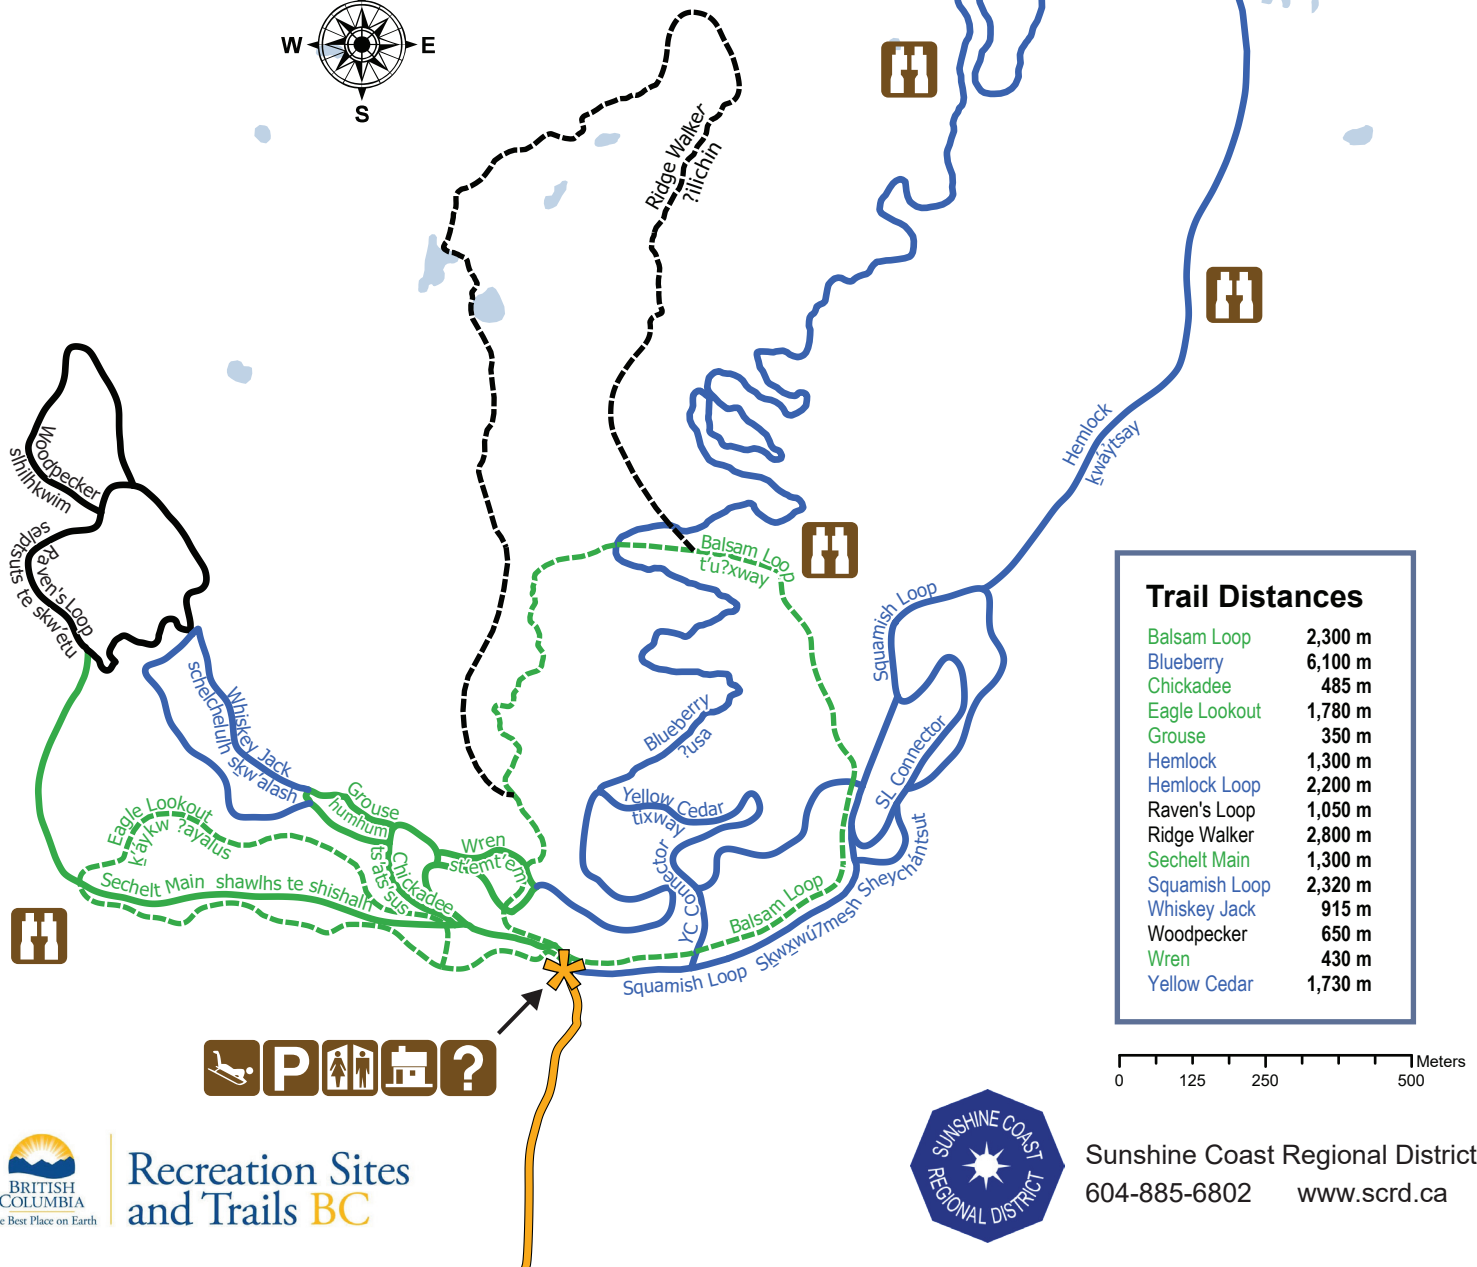

Dakota Ridge

WINTER RECREATION AREA

 **EMERGENCY 911**
Cell phone reception is intermittent.

Trail Distances	
Balsam Loop	2,300 m
Blueberry	6,100 m
Chickadee	485 m
Eagle Lookout	1,780 m
Grouse	350 m
Hemlock	1,300 m
Hemlock Loop	2,200 m
Raven's Loop	1,050 m
Ridge Walker	2,800 m
Sechelt Main	1,300 m
Squamish Loop	2,320 m
Whiskey Jack	915 m
Woodpecker	650 m
Wren	430 m
Yellow Cedar	1,730 m

0 125 250 500 Meters

Recreation Sites and Trails BC

Sunshine Coast Regional District
604-885-6802 www.scrd.ca

Cross Country Ski Trails

- Beginner
- Intermediate
- Advanced

Snowshoe Trails

- - - Beginner
- - - Advanced

 Information Sign

 Washrooms

 Warming Hut

 Parking Area

 Sledding Area

 Viewpoint

 Forest Service Road