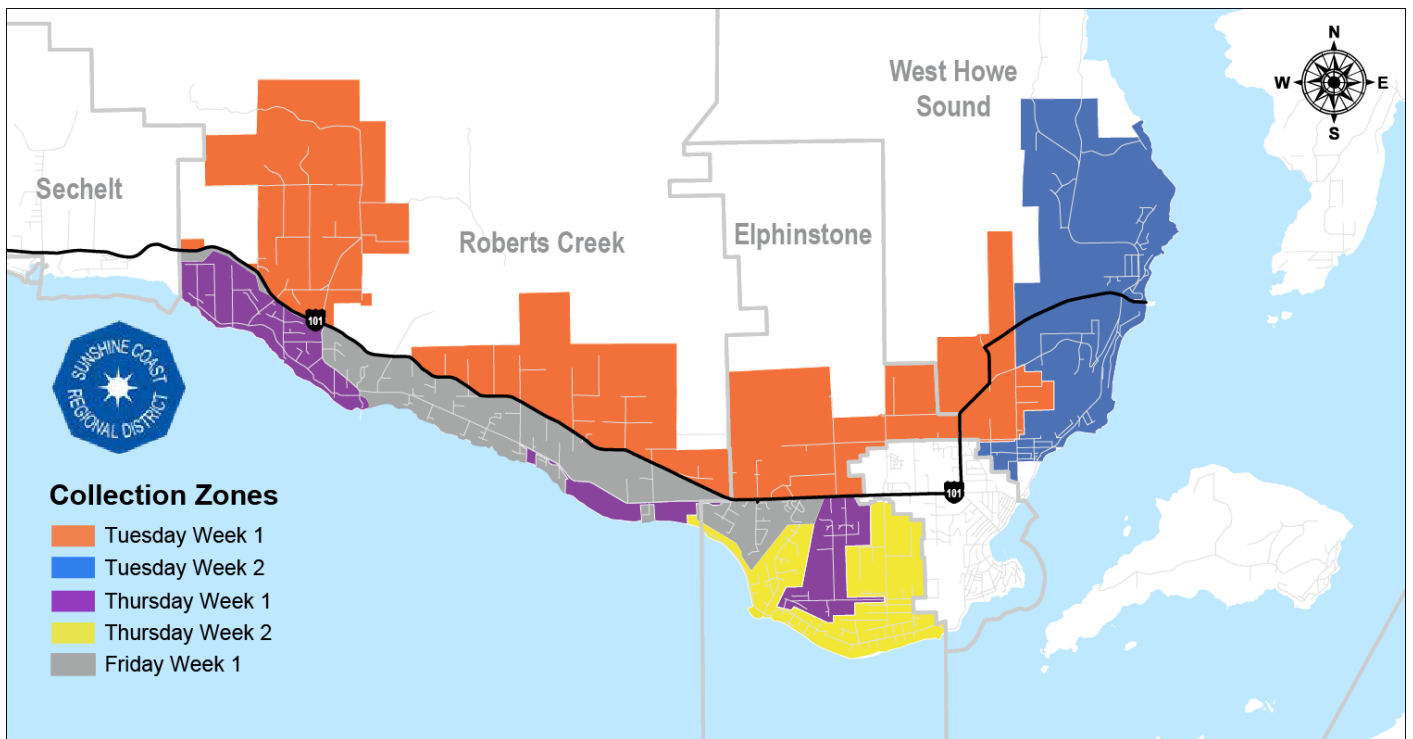

## November

						1
2	3	4	5	6	7	8
9	10	11	12	13	14	15
16	17	18	19	20	21	22
23	24	25	26	27	28	29
30						

### How to read the calendar

1. Check which day of the week you receive collection and which coloured zone your home is located (map on back of page).
2. Garbage is collected every-other-week according to your coloured zone.
  - a. Example: if you are in the orange coloured collection zone, garbage will be collected on the Tuesdays coloured orange
3. Green bin is collected every week on your collection day of the week.
  - a. Tuesdays - green bins are collected in both blue and orange zones
  - b. Wednesdays - green bins are collected in both green and grey zones
  - c. Thursdays - green bins are collected in both purple and yellow zones
  - d. Fridays - green bins are collected on the grey or non-grey days