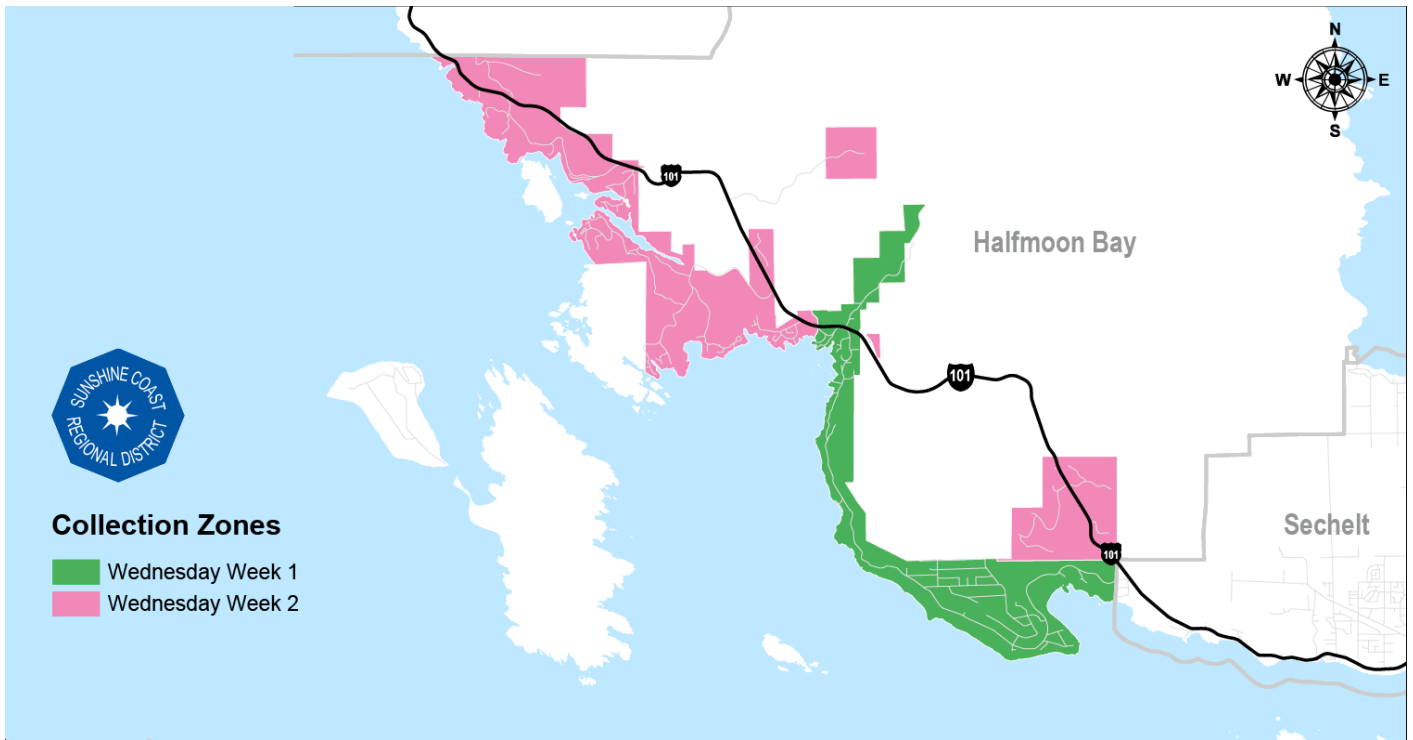

Visit www.scrd.ca/curbside-schedule for more information about your collection schedule, to view larger interactive maps or to sign up to receive collection reminders on your phone via the SCRD Collects App.

New to curbside? Wondering about what can go in your green bin? Visit www.scrd.ca/curbside-food for information about what is and is not allowed in your green bin. If you need a green bin, contact infrastructure@scrd.ca

Residents can use compostable plastic bags in the green bin, **IF** it is BPI Certified compostable (logo example on the right). No Exceptions. Do **NOT** use twist ties or rubber bands to close the BPI Bags. Prefer paper to line your bin? Paper is still perfectly acceptable, just no waxed cardboard.