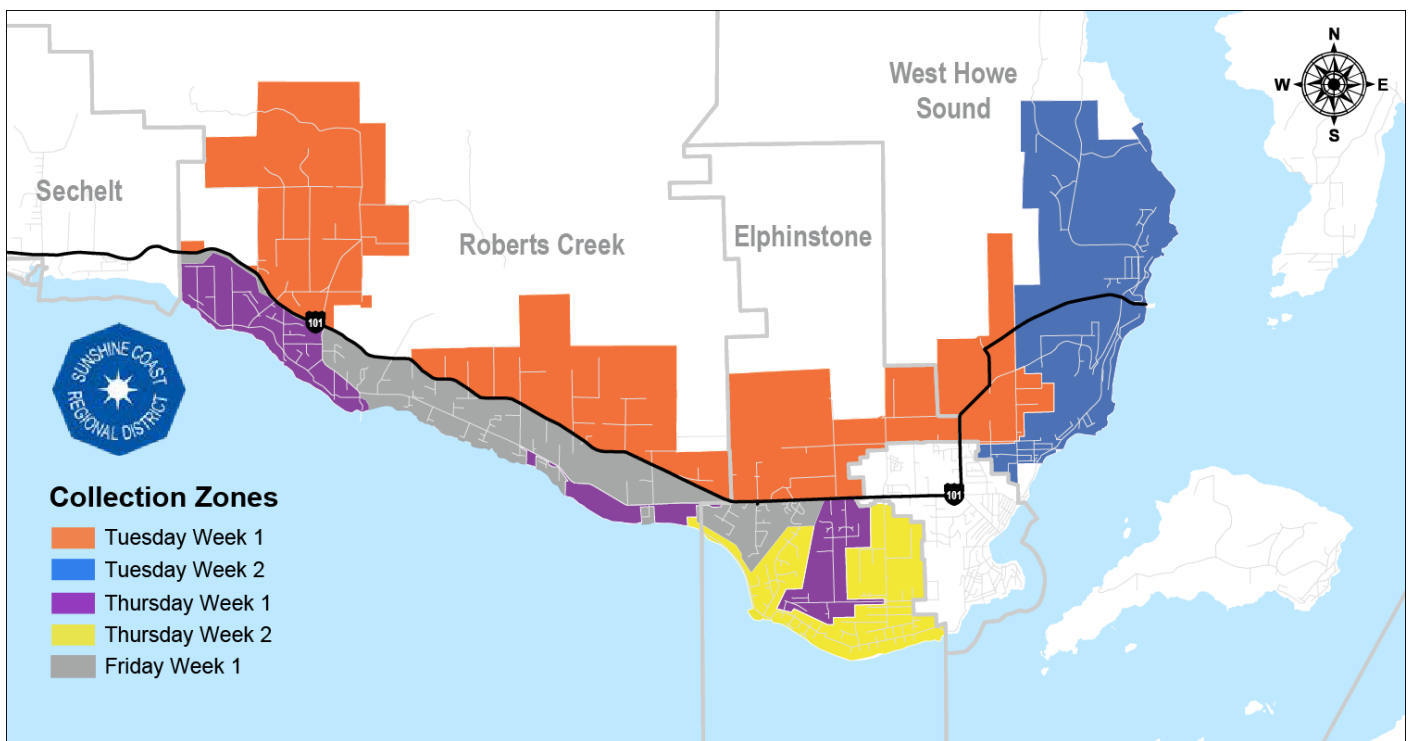

December

		1	2	3	4	5
6	7	8	9	10	11	12
13	14	15	16	17	18	19
20	21	22	23	24	25*	26
27	28	29	30	31		

*Note: Christmas Day there is no collection

Please have your bins out on your collection day by 8:00 a.m.

If you experience a collection issue, please contact Salish Soils at 604-885-5383 or office@salishsoils.com

How to read the calendar

1. Check which day of the week you receive collection and which coloured zone your home is located (map on back of page).
2. Garbage is collected every-other-week according to your coloured zone.
 - a. Example: if you are in the orange coloured collection zone, garbage will be collected on the Tuesdays coloured orange
3. Green bin is collected every week on your collection day of the week.
 - a. Tuesdays - green bins are collected in both blue and orange zones
 - b. Wednesdays - green bins are collected in both green and grey zones
 - c. Thursdays - green bins are collected in both purple and yellow zones
 - d. Fridays - green bins are collected on the grey or non-grey days